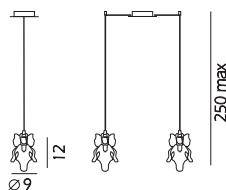

Linea Bocca di Leone

Finitura Cromo
Finishing Chrome

CANGINI & TUCCI
arte del vetro soffiato

140

Sospensione /
Hanging Lamp

983.1L

∅ 9 x H 155 max cm

1 G9x60w

CE

Sospensione /
Hanging Lamp

983.2L

∅ 9 x H 250 max cm

2 G9x60w

CE