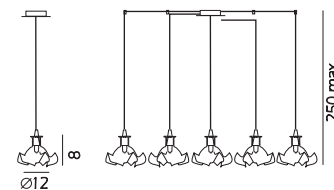

973.5L

Ø12 x H 250 max cm

☛ 5 G9x60w

CE V I C1ml