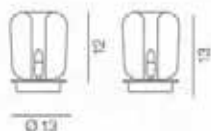

Glass-blowing and decorations completely handmade.
Structure in metal chrome.

CUBETTO lumetto table lamp

745.1L Ø 13 x H 13 cm

1 G9x60W

CE   Dim

CUBETTO plafoniera ceiling lamp

746.1L Ø 10 x H 14 cm

1 G9x60W