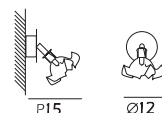

971.1L

Ø12 x P15 cm

☛ 1 G9x60w

CE V I C1ml