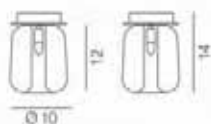

CUBETTO plafoniera ceiling lamp

746.1L Ø 10 x H 14 cm

1 G9x60W

CE Dim