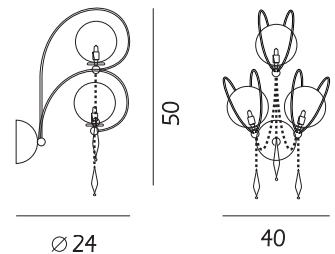

Applique / Wall lamp

841.3L

H50 L40 P24

3 G9x60w

CE Clml