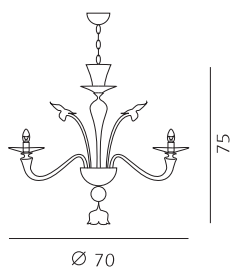

634.3L

Ø 70 x H75 + cat. 50

3 E14x60w

CE V I 1ml