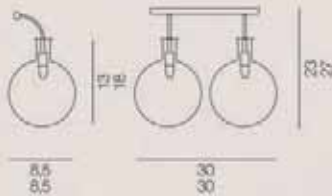

PALLA parete bagno bathroom wall line

788.2L Sp. 8,5 x L 30 H 23 cm

798.2L Sp. 8,5 x L 30 H 27 cm

☞ 2 G9x40W

CE V Dim