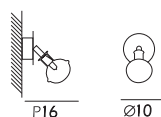

Parete snodo /
Wall Lamp With Jointed Arm

881.1L

∅10 x P16 cm
1 G9x60w

Plafoniera /
Ceiling Lamp

886.1L

∅10 x H 13 cm
1 G9x60w

colori disponibili per diffusori
available colors for diffusers

883.1L