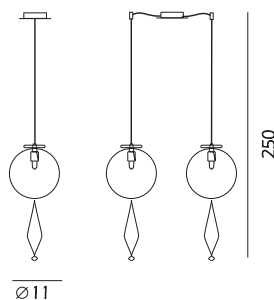

853.2L

Ø11 x H 250 max cm

2 G9x60w