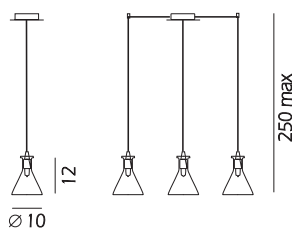

Sospensione /
Hanging Lamp

993.3L

∅10 x H 250 max cm

3 G9x60w

CE 1ml