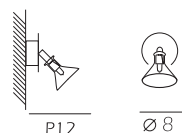

Parete snodo /
Wall Lamp with Jointed Arm

911.1L

Ø 8 x P12

1 G9x60w