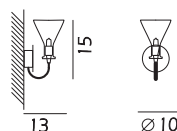

Applique /
Wall lamp

991.1L

∅10 x H15 x P13

1 G9x60w

CE 1ml