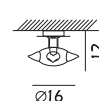

926.1L

∅16 x H 12 cm

1 G9x60w

CE V A 1ml