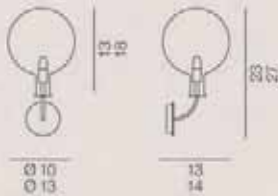

PALLA

Vetro soffiato a bocca e decorato a mano.
Montatura in metallo cromato.
Sono disponibili due dimensioni del diffusore.

Glass-blowing and decorations completely handmade.
Structure in metal chrome.
Are available two different dimensions for glasses.

96

PALLA parete wall lamp

781.1L Ø 10 x Sp. 13 x H 23 cm

791.1L Ø 13 x Sp. 18 x H 27 cm

☞ 1 G9x40W

CE V Dim