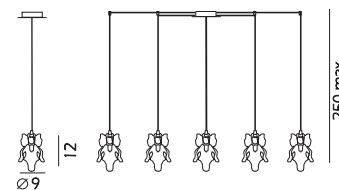

Sospensione /
Hanging Lamp

983.5L

∅ 9 x H 250 max cm

5 G9x60w

CE