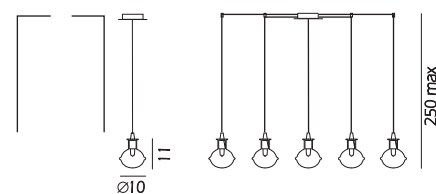

Sospensione /
Hanging Lamp

833.5L

∅10 x H 250 max cm
5 G9x60w