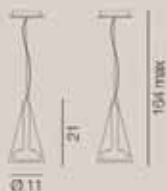

CONO sospensioni ceiling lamp

813.1L Ø 11 x H 164 max cm

☞ 1 G9x60W

CE V Qtrl