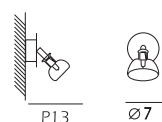

Parete snodo /
Wall Lamp with Jointed Arm

891.1L

Ø 7x P13 cm

1 G9x60w