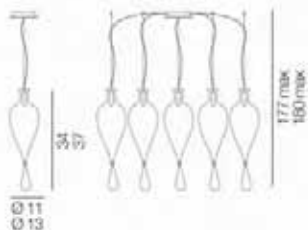

763.5L Ø 11 x H 177 max cm

803.5L Ø 13 x H 180 max cm

☑ 5 G9x40W

CE Clml