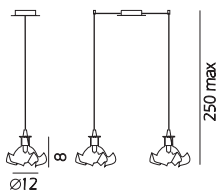

973.2L

Ø12 x H 250 max cm

☛ 2 G9x60w

CE V I C1ml