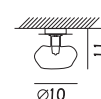

Plafoniera /
Ceiling Lamp

956.1L

∅10 x H 11 cm

☛ 1 G9x60w

CE