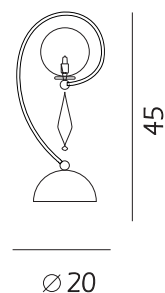

855.1L Ø20 x H 45 cm

1 G9x60w