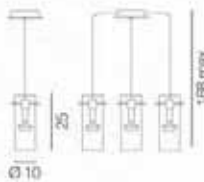

773.3L Ø 10 x H 168 max cm

↳ 3 E27x60W

CE V Dtm