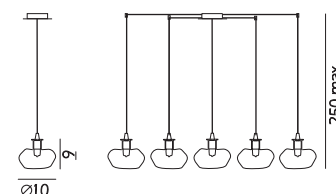

Sospensione /
Hanging Lamp

953.5L

∅10 x H 250 max cm

☛ 5 G9x60w

CE