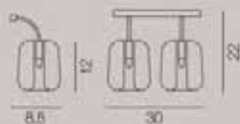

CUBETTO parete bagno bathroom wall line

748.2L Sp. 8,5 x L 30 x H 22 cm

☛ 2 G9x60W

CE V