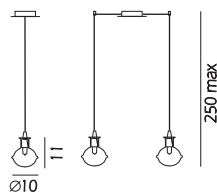

114

Sospensione /
Hanging Lamp

833.1L

∅10 x H 155 max cm
1 G9x60w

Sospensione /
Hanging Lamp

833.2L

∅10 x H 250 max cm
2 G9x60w

Sospensione /
Hanging Lamp