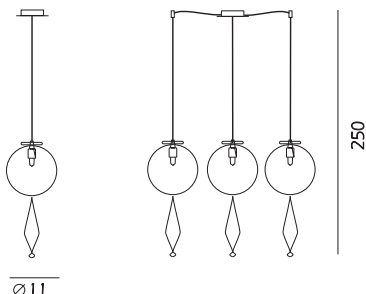

2 G9x60w

Sospensione /
Hanging Lamp

853.3L

Ø11 x H 250 max cm

3 G9x60w

Sospensione /
Hanging Lamp

853.5L

Ø11 x H 250 max cm