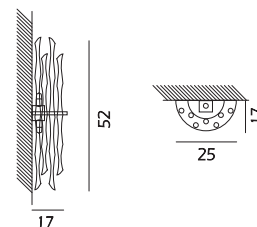

Applique / Wall lamp

691.2L

∅25 x 17 x H 52 cm

2 G9x60w

CE V G1ml