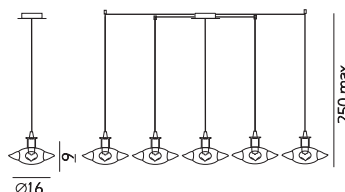

923.5L

∅16 x H 250 max cm

5 G9x60w

CE V A 1ml