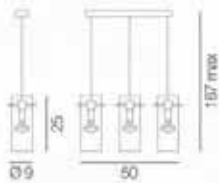

CILINDRO

Vetro soffiato a bocca e decorato a mano.
Montatura in metallo cromato.

Glass-blowing and decorations completely handmade.
Structure in metal chrome.

CILINDRO binario ceiling line

777.3L Ø 9 x L 50 x H 167 max cm

↳ 3 E27x60W

CE V Dtm