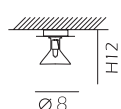

Plafoniera /
Ceiling Lamp

916.1L

Ø 8 x H12

1 G9x60w