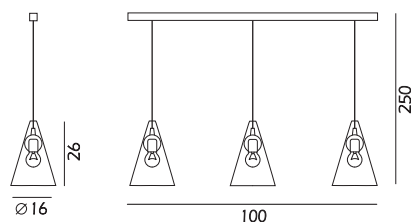

967.3L

∅ 16 x 100 x H200 max cm

3 E27 x100w