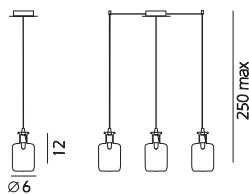

Sospensione /
Hanging Lamp

943.3L

∅ 6 x H 250 max cm
3 G9x60w