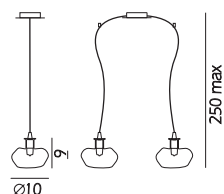

106

Sospensione /
Hanging Lamp

953.1L

∅10 x H 155 max cm

☛ 1 G9x60w

CE

Sospensione /
Hanging Lamp

953.2L

∅10 x H 250 max cm

☛ 2 G9x60w

CE