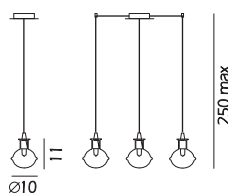

Sospensione /
Hanging Lamp

833.3L

∅10 x H 250 max cm
3 G9x60w