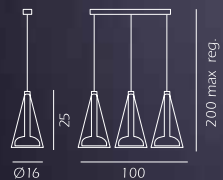

Binario /
Ceiling Line

827.3L

∅ 16 x 100 x H200 max cm

3 E27 x100w

CE V I Cmi