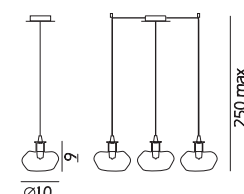

CE

Sospensione /
Hanging Lamp

953.3L

∅10 x H 250 max cm

☛ 3 G9x60w

CE

Sospensione /
Hanging Lamp

953.5L