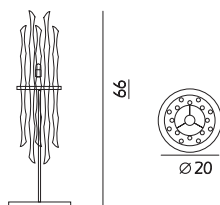

Lumetto / Table Lamp

695.1L

∅ 20 x H66 cm

1 G9x60w

CE V G1ml