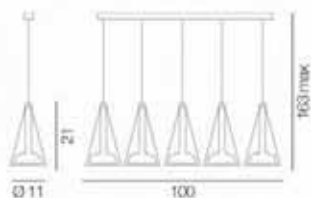

CONO

Vetro soffiato a bocca e decorato a mano.
Montatura in metallo cromato.

Glass-blowing and decorations completely handmade.
Structure in metal chrome.

CONO binario ceiling line

817.3L Ø 11 x L 60 x H 163 max cm

3 G9x60W

CE 01ml

817.5L Ø 11 x L 100 x H 163 max cm

5 G9x60W

CE 01ml

colori disponibili
available colors

01 Trasparente
Transparent

03 Rosa
Pink

04 Iridescente
Shiny

05 Ambra
Amber

06 Verde
Green

07 Azzurro
Light blue

08 Fumè
Fumè

10 Verde mela
apple green

11 Rosso
Red

12 Arancione
Orange