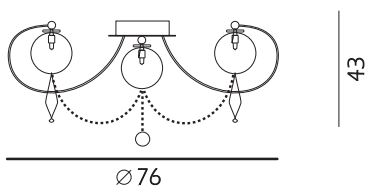

Plafoniera / Ceiling Lamp

846.7L

Ø 76 x H43 cm

7 G9x60w

CE Clml