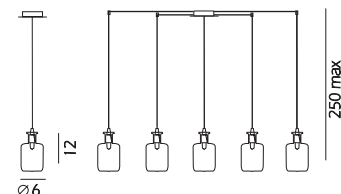

Sospensione /
Hanging Lamp

943.5L

∅ 6 x H 250 max cm
5 G9x60w