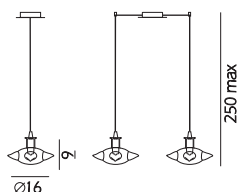

923.2L

∅16 x H 250 max cm

2 G9x60w

CE V A 1ml