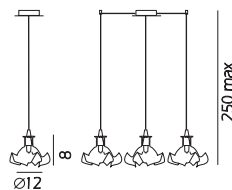

973.3L

Ø12 x H 250 max cm

☛ 3 G9x60w

CE V I C1ml