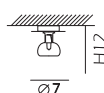

Ø7 x H 10cm

1 G9x60w

Plafoniera /
Ceiling Lamp

896.1L

Ø7 x H 12cm

1 G9x60w

Parete snodo /
Wall Lamp with Jointed Arm

891.1L