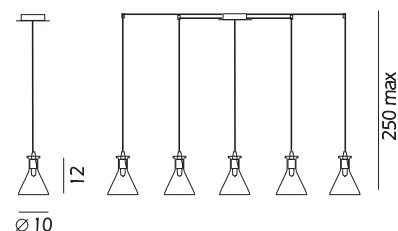

Sospensione /
Hanging Lamp

993.5L

∅10 x H 250 max cm

5 G9x60w

CE 1ml