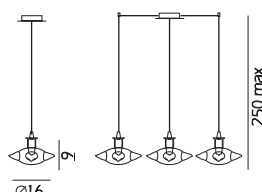

923.3L

∅16 x H 250 max cm

3 G9x60w

CE V A 1ml