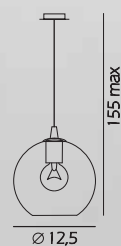

Linea Sfera

Finitura Cromo
Finishing Chrome

109

Sospensione /
Hanging Lamp

933.1L

∅12,5 x H 155 max cm

1 E14 x60w

CE

933.1L conf. 6 pz