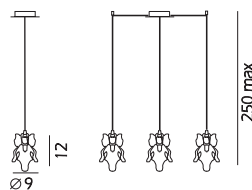

∅ 9 x H 250 max cm

2 G9x60w

CE    

Sospensione /
Hanging Lamp

983.3L

∅ 9 x H 250 max cm

3 G9x60w

CE    