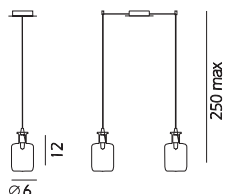

122

Sospensione /
Hanging Lamp

943.1L

∅ 6 x H 155 max cm
1 G9x60w

Sospensione /
Hanging Lamp

943.2L

∅ 6 x H 250 max cm
2 G9x60w