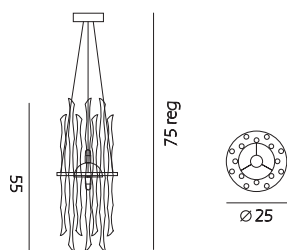

Sospensione / Ceiling Lamp

694.2L

∅25 x H 75 reg cm

2 G9x60w

CE V G1ml