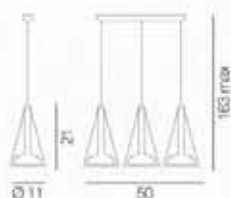

CONO

Vetro soffiato a bocca e decorato a mano.
Montatura in metallo cromato.

Glass-blowing and decorations completely handmade.
Structure in metal chrome.

CONO binario ceiling line

817.3L Ø 11 x L 60 x H 163 max cm

3 G9x60W

CE 01ml

817.5L Ø 11 x L 100 x H 163 max cm

5 G9x60W

CE 01ml