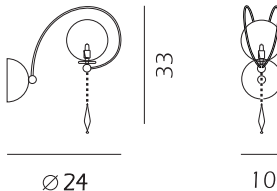

Applique / Wall lamp

841.1L

H33 P24

1 G9x60w

CE Clml