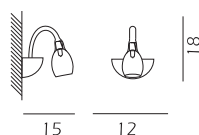

Applique / Wall lamp

1011.1L

P15 x H18 x L 12 cm

1 G9x60w