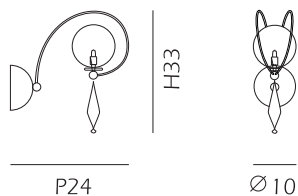

851.1L

H33 P24

1 G9x60w

CE Clml