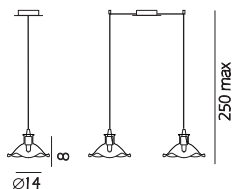

903.2L

Ø14 x H 250 max cm

2 G9x60w

CE V Iml