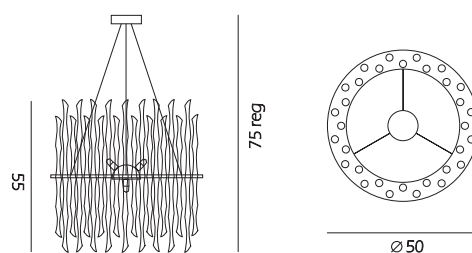

2 G9x60w

CE V G1ml

Sospensione / Ceiling Lamp

694.7L

∅50 x H 75 reg cm

7 G9x60w

CE V G1ml

Lumetto / Table Lamp