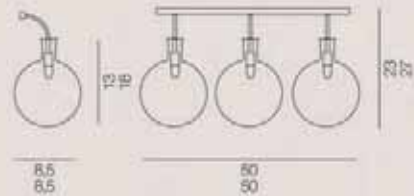

788.3L Sp. 8,5 x L 50 H 23 cm

798.3L Sp. 8,5 x L 50 H 27 cm

☞ 3 G9x40W

CE V Dim