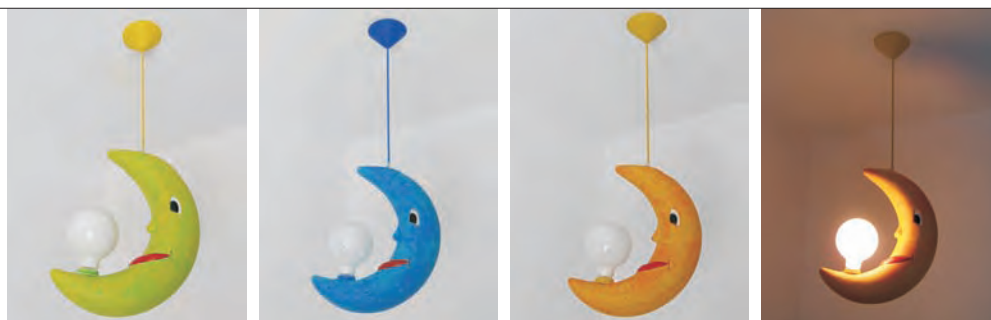

Chmurka - oczko stropowe / Little cloud, downlight

wersja żarowa / light bulb version

- OS 211 5376 chmurka zielona / little cloud, green downlight
- OS 211 5378 chmurka pomarańczowa / little cloud, orange downlight
- OS 211 5380 chmurka niebieska / little cloud, blue downlight

E14, R50, 1 x max 40W, KL. II, IP20, 230V, 50Hz

wersja halogenowa / halogen version

- OS 200 5377 chmurka zielona / little cloud, green downlight
- OS 200 5379 chmurka pomarańczowa / little cloud, orange downlight
- OS 200 5381 chmurka niebieska / little cloud, blue downlight

GU5,3, 1 x max 35W, KL. II, IP20, 12V

Rogal - lampa wisząca / Bagel, hanging

- KC 180 5428 rogal niebieski / bagel, blue
- KC 100 5427 rogal żółty / bagel, yellow
- KC 180 5426 rogal zielony / bagel, green

E27 1 x max 60W
KL. II, IP20
230V, 50Hz
(tol. rozm. ±2%)