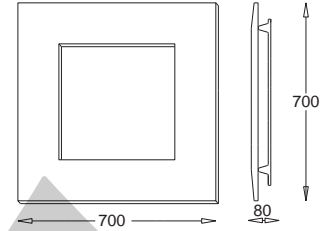

Obraz - szkło 70 ścienny
Painting - phased glass 70
OB 330 3302 satyna biała
/ white satin

G23, PL-S, 2 x 11W
230V, 50Hz
Kl. I, IP 20
(tol. rozm. ±2%)

G23, PL-S, 2 x 11W
230V, 50Hz
Kl. I, IP 20
(tol. rozm. ±2%)

2G11, PL-L, 2 x 24W
230V, 50Hz
Kl. I, IP 20
(tol. rozm. ±2%)

2G11, PL-L, 2 x 36W,
230V, 50Hz
Kl. I, IP 20
(tol. rozm. ±2%)

2G11, PL-L, 3 x 36W
230V, 50Hz
Kl. I, IP 20
(tol. rozm. ±2%)