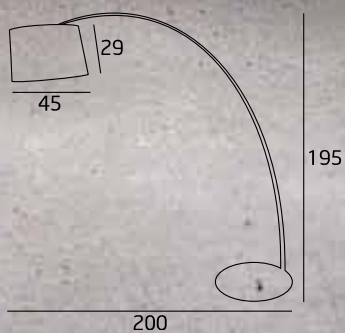

## Michigan Square W0002

1x60W E27 + 1W LED 230V

Cena: 437 zł netto

**Fly**  
F0008/F0009

1x60W E27 230V

F0008  
White

F0009  
Black

Cena: 1504 zł netto