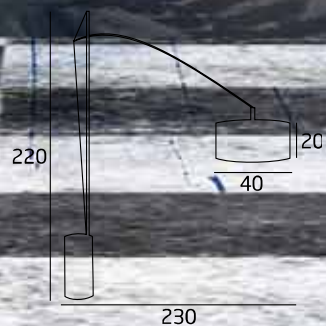

Cena: 2866 zł netto