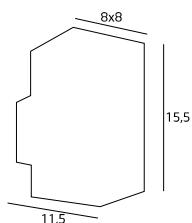

OUTDOOR

Home Square

200 84 85 01

2x50W GU10 230V

Cena: 280 zł netto