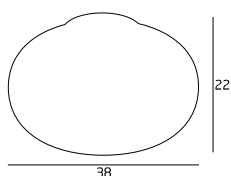

# Dada P0008

4x60W E14 230V

Cena: 694 zł netto

**Dada**  
P0007  
2x60W E14 230V

Cena: 394 zł netto

**Dada**  
C0001  
2x60W E14 230V

Cena: 475 zł netto

**Dada**  
C0002  
2x60W E14 230V