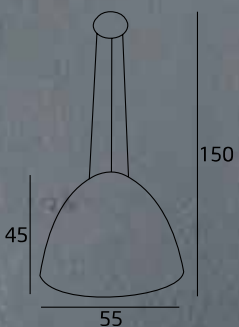

Linda
P0026

3x60W E27 230V