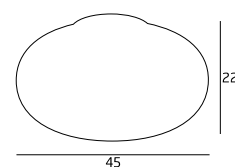

# Dada P0008

4x60W E14 230V

Cena: 694 zł netto

**Dada**  
P0007  
2x60W E14 230V

Cena: 394 zł netto

**Dada**  
C0001  
2x60W E14 230V

Cena: 475 zł netto

**Dada**  
C0002  
2x60W E14 230V