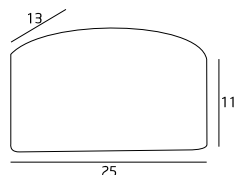

OUTDOOR

Homegarden

201 81 85 01

1x60W E27 230V

Cena: 161 zł netto