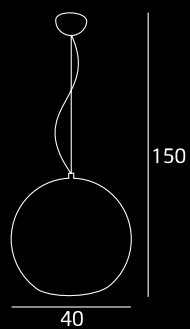

Mirror Silver

P0021

1x60W E27 230V

Cena: 791 zł netto