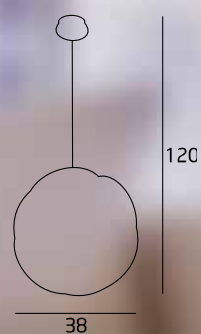

DNA
P0033

6x40W G9 230V