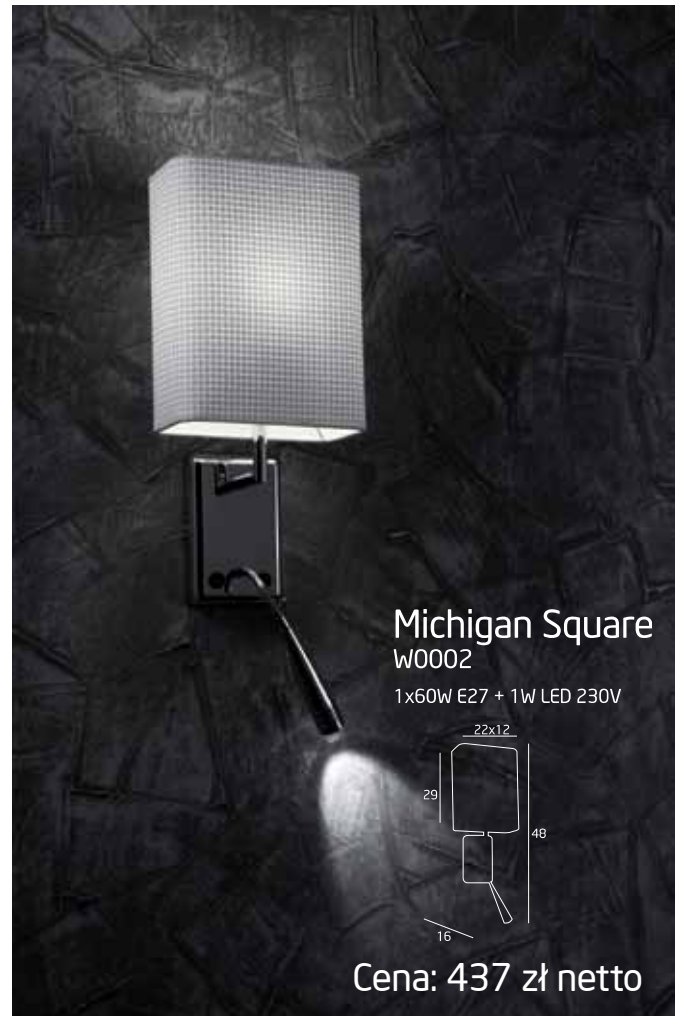

Michigan Square W0002

1x60W E27 + 1W LED 230V

Cena: 437 zł netto