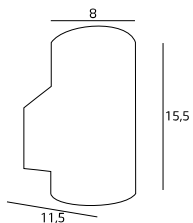

# OUTDOOR

Home Round  
200 86 85 01

2x50W GU10 230V

Cena: 300 zł netto