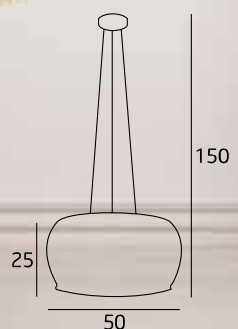

Cena: 959 zł netto