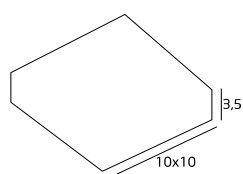

Step

200 70 01 27

1x50W GU10 230V