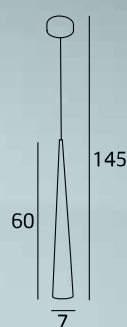

1x50W Gu10 230V

Cena: 315 zł netto

**Slim**  
P0002

1x50W Gu10 230V

**Slim**  
P0004

1x50W Gu10 230V

Cena: 273 zł netto

Cena: 315 zł netto