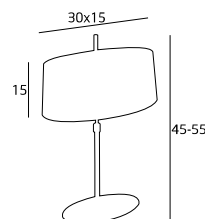

Valencia

SQ380DE

2x40W E14 230V