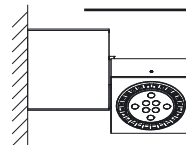

Alga T006B1W

- T006B1Wh ...color1
- T006B1Wd ...color1
- T006B1Wm ...color1 ...power [W]

- G53, 2 x max 100W, 12V, 50Hz
- G53, 2 x max 20W, 12V, 50Hz, LED
- GX8,5, 2 x 20, 35, 70W, 230V, 50Hz