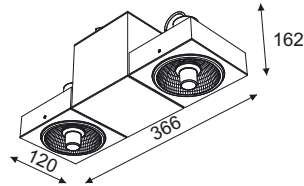

Alga

Alga T006B1W

Alga T006E2S

Alga T006A2T

Alga T006A1T

Alga T006A1T

- T006A1Th ...color1
- T006A1Td ...color1
- T006A1Tm ...color1 ...power [W]

- G53, 1 x max 100W, 12V, 50Hz
- G53, 1 x max 20W, 12V, 50Hz, LED
- GX8,5, 1 x 20, 35, 70W, 230V, 50Hz