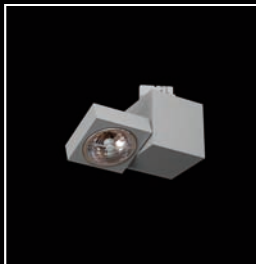

Alga

Alga T006B1W

Alga T006E2S

Alga T006A2T

Alga T006A1T

Alga T006A1T

- T006A1Th ...color1
- T006A1Td ...color1
- T006A1Tm ...color1 ...power [W]

- G53, 1 x max 100W, 12V, 50Hz
- G53, 1 x max 20W, 12V, 50Hz, LED
- GX8,5, 1 x 20, 35, 70W, 230V, 50Hz