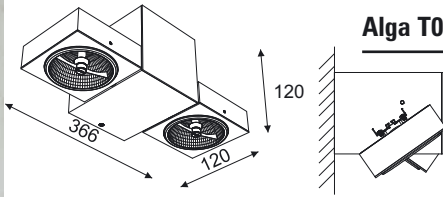

Alga T006C3K kinkiet / wall lamp

- T006C3Kh ...color1
- T006C3Kd ...color1
- T006C3Km ...color1 ...power [W]

- G53, 2 x max 100W, 12V, 50Hz
- G53, 2 x max 20W, 12V, 50Hz, LED
- GX8,5, 2 x 20, 35, 70W, 230V, 50Hz