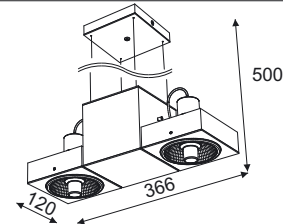

Alga T006B1W

- T006B1Wh ...color1
- T006B1Wd ...color1
- T006B1Wm ...color1 ...power [W]

- G53, 2 x max 100W, 12V, 50Hz
- G53, 2 x max 20W, 12V, 50Hz, LED
- GX8,5, 2 x 20, 35, 70W, 230V, 50Hz