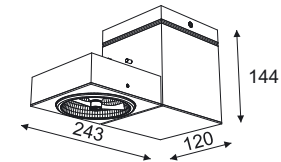

- G53, 1 x max 100W, 12V, 50Hz
- G53, 1 x max 20W, 12V, 50Hz, LED
- GX8,5, 1 x 20, 35, 70W, 230V, 50Hz

Alga T006D2S

- T006D2Sh ...color1
- T006D2Sd ...color1
- T006D2Sm ...color1 ...power [W]

- G53, 2 x max 100W, 12V, 50Hz
- G53, 2 x max 20W, 12V, 50Hz, LED
- GX8,5, 2 x 20, 35, 70W, 230V, 50Hz