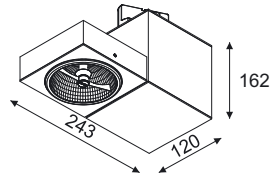

Alga

Alga T006B1W

Alga T006E2S

Alga T006A2T

Alga T006A1T

Alga T006A1T

- T006A1Th ...color1
- T006A1Td ...color1
- T006A1Tm ...color1 ...power [W]

- G53, 1 x max 100W, 12V, 50Hz
- G53, 1 x max 20W, 12V, 50Hz, LED
- GX8,5, 1 x 20, 35, 70W, 230V, 50Hz