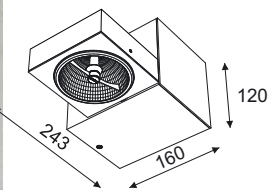

Alga T006C1K kinkiet / wall lamp

- T006C1Kh ...color1
- T006C1Kd ...color1
- T006C1Km ...color1 ...power [W]

- G53, 1 x max 100W, 12V, 50Hz
- G53, 1 x max 20W, 12V, 50Hz, LED
- GX8,5, 1 x 20, 35, 70W, 230V, 50Hz