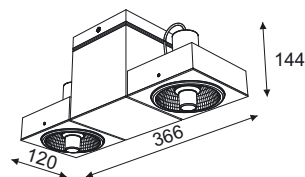

Alga T006E1S

- T006E1Sh ...color1
- T006E1Sd ...color1
- T006E1Sm ...color1 ...power [W]

- G53, 1 x max 100W, 12V, 50Hz
- G53, 1 x max 20W, 12V, 50Hz, LED
- GX8,5, 1 x 20, 35, 70W, 230V, 50Hz