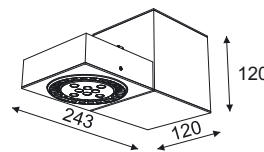

Alga T006B1W

- T006B1Wh ...color1
- T006B1Wd ...color1
- T006B1Wm ...color1 ...power [W]

- G53, 2 x max 100W, 12V, 50Hz
- G53, 2 x max 20W, 12V, 50Hz, LED
- GX8,5, 2 x 20, 35, 70W, 230V, 50Hz