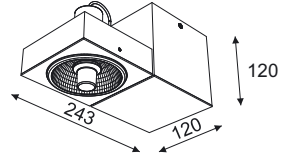

Alga T006C3K kinkiet / wall lamp

- T006C3Kh ...color1
- T006C3Kd ...color1
- T006C3Km ...color1 ...power [W]

- G53, 2 x max 100W, 12V, 50Hz
- G53, 2 x max 20W, 12V, 50Hz, LED
- GX8,5, 2 x 20, 35, 70W, 230V, 50Hz

Alga T006D1S

- T006D1Sh ...color1
- T006D1Sd ...color1
- T006D1Sm ...color1 ...power [W]

- G53, 1 x max 100W, 12V, 50Hz
- G53, 1 x max 20W, 12V, 50Hz, LED
- GX8,5, 1 x 20, 35, 70W, 230V, 50Hz

Alga T006D2S

- T006D2Sh ...color1
- T006D2Sd ...color1
- T006D2Sm ...color1 ...power [W]

- G53, 2 x max 100W, 12V, 50Hz
- G53, 2 x max 20W, 12V, 50Hz, LED
- GX8,5, 2 x 20, 35, 70W, 230V, 50Hz

Alga T006E1S

- T006E1Sh ...color1
- T006E1Sd ...color1
- T006E1Sm ...color1 ...power [W]

- G53, 1 x max 100W, 12V, 50Hz
- G53, 1 x max 20W, 12V, 50Hz, LED
- GX8,5, 1 x 20, 35, 70W, 230V, 50Hz

Alga T006E2S

- T006E2Sh ...color1
- T006E2Sd ...color1
- T006E2Sm ...color1 ...power [W]

- G53, 2 x max 100W, 12V, 50Hz
- G53, 2 x max 20W, 12V, 50Hz, LED
- GX8,5, 2 x 20, 35, 70W, 230V, 50Hz