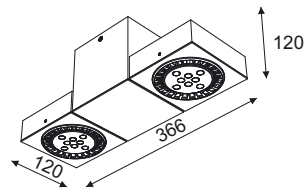

Alga T006D1S

- T006D1Sh ...color1
- T006D1Sd ...color1
- T006D1Sm ...color1 ...power [W]

- G53, 1 x max 100W, 12V, 50Hz
- G53, 1 x max 20W, 12V, 50Hz, LED
- GX8,5, 1 x 20, 35, 70W, 230V, 50Hz

Alga T006D2S

- T006D2Sh ...color1
- T006D2Sd ...color1
- T006D2Sm ...color1 ...power [W]

- G53, 2 x max 100W, 12V, 50Hz
- G53, 2 x max 20W, 12V, 50Hz, LED
- GX8,5, 2 x 20, 35, 70W, 230V, 50Hz