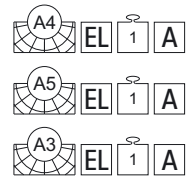

Alga T006D1S

- T006D1Sh ...color1
- T006D1Sd ...color1
- T006D1Sm ...color1 ...power [W]

- G53, 1 x max 100W, 12V, 50Hz
- G53, 1 x max 20W, 12V, 50Hz, LED
- GX8,5, 1 x 20, 35, 70W, 230V, 50Hz