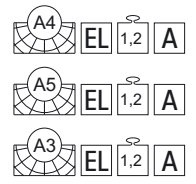

Alga T006E1S

- T006E1Sh ...color1
- T006E1Sd ...color1
- T006E1Sm ...color1 ...power [W]

- G53, 1 x max 100W, 12V, 50Hz
- G53, 1 x max 20W, 12V, 50Hz, LED
- GX8,5, 1 x 20, 35, 70W, 230V, 50Hz