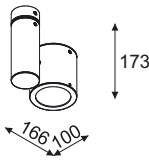

**Almenti T096E1T**

G8,5, 1 x 35, 50W, 230V, 50Hz

T096E2Tm ...color1 ...power [W] / D[°]

**Almenti T096E2T**

G8,5, 1 x 70W, 230V, 50Hz

T096H1Sm ...color1 ...power [W] / D[°]

**Almenti T096H1S**

G8,5, 1 x 35, 50W, 230V, 50Hz