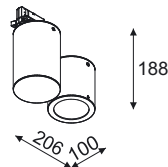

Almenti T096E1T

G8,5, 1 x 35, 50W, 230V, 50Hz