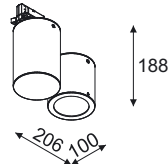

Almenti T096E1T

G8,5, 1 x 35, 50W, 230V, 50Hz