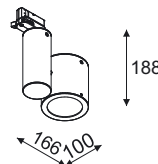

T096D1Sm ...color1 ...power [W] / D[°]

**Almenti T096D1S**

G8,5, 1 x 35, 50W, 230V, 50Hz

T096D2Sm ...color1 ...power [W] / D[°]

**Almenti T096D2S**

G8,5, 1 x 70W, 230V, 50Hz

T096E1Tm ...color1 ...power [W] / D[°]