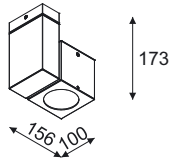

G8,5, 1 x 35, 50W, 230V, 50Hz

T096A2Tm ...color1 ...power [W] / D[°]

**Almenti T096A2T**

G8,5, 1 x 70W, 230V, 50Hz

T096B1Sm ...color1 ...power [W] / D[°]

**Almenti T096B1S**

G8,5, 1 x 35, 50W, 230V, 50Hz

T096B2Sm ...color1 ...power [W] / D[°]