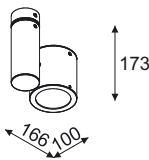

**Almenti T096E1T**

G8,5, 1 x 35, 50W, 230V, 50Hz

T096E2Tm ...color1 ...power [W] / D[°]

**Almenti T096E2T**

G8,5, 1 x 70W, 230V, 50Hz

T096H1Sm ...color1 ...power [W] / D[°]

**Almenti T096H1S**

G8,5, 1 x 35, 50W, 230V, 50Hz