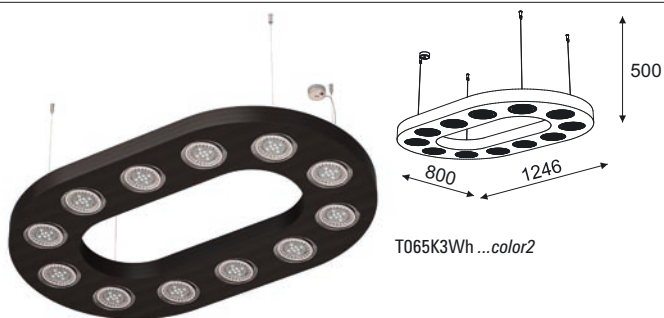

Alpha T065K

T065K3Wh ...color2

G53, 12 x max 60W, 12V, 50Hz

T065K4Wd ...color2

G53, 12 x max 20W, 12V, 50Hz, LED

Alpha T065T kinkiet / wall lamp

T065T1Kh ...color2

G53, 1 x max 60W, 12V, 50Hz

T065T2Kd ...color2

G53, 1 x max 20W, 12V, 50Hz, LED

Alpha T065T kinkiet / wall lamp

T065T3Kh ...color2

G53, 2 x max 60W, 12V, 50Hz

T065T4Kd ...color2

G53, 2 x max 20W, 12V, 50Hz, LED