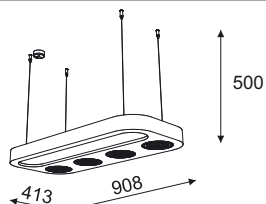

T065M1Whs ...color2

T065M2Whs ...color2

T065M3Wds ...color2

T065M4Wds ...color2

Alpha T065M

G5, 2 x 21W, 230V, 50Hz + G53, 4 x max 60W, 12V, 50Hz

G5, 2 x 39W, 230V, 50Hz + G53, 4 x max 60W, 12V, 50Hz

G5, 2 x 21W, 230V, 50Hz + G53, 4 x max 20W, 12V, 50Hz, LED

G5, 2 x 39W, 230V, 50Hz + G53, 4 x max 20W, 12V, 50Hz, LED