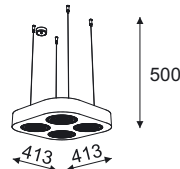

T065C5Wh...color2

T065C6Wd...color2

Alpha T065C

G53, 4 x max 60W, 12V, 50Hz

G53, 4 x max 20W, 12V, 50Hz, LED