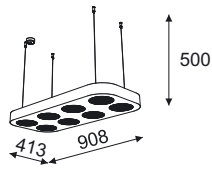

### Alpha T065D

G53, 6 x max 60W, 12V, 50Hz

G53, 6 x max 20W, 12V, 50Hz, LED

T065D5Wh ...color2

T065D6Wd ...color2