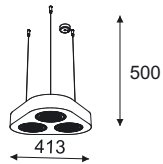

### Alpha T065B

T065B3Wh ...color2

G53, 3 x max 60W, 12V, 50Hz

T065B4Wd ...color2

G53, 3 x max 20W, 12V, 50Hz, LED