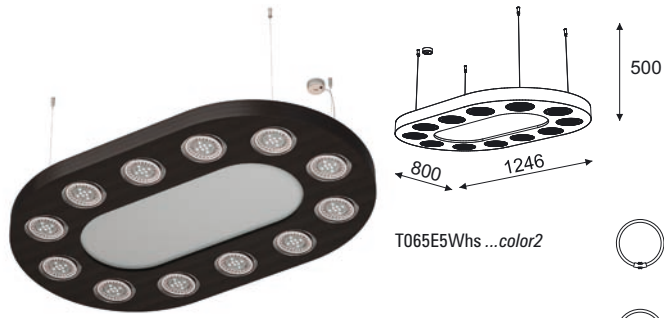

### Alpha T065K

G53, 8 x max 60W, 12V, 50Hz

G53, 8 x max 20W, 12V, 50Hz, LED