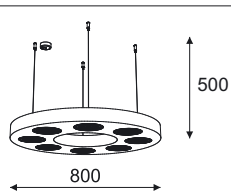

### Alpha T065E

2GX13, 1 x 40W, 230V, 50Hz + G53, 8 x max 60W, 12V, 50Hz

2GX13, 1 x 55W, 230V, 50Hz + G53, 8 x max 60W, 12V, 50Hz

2GX13, 1 x 40W, 230V, 50Hz + G53, 8 x max 20W, 12V, 50Hz, LED

2GX13, 1 x 55W, 230V, 50Hz + G53, 8 x max 20W, 12V, 50Hz, LED