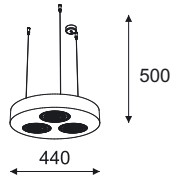

### Alpha T065B

T065B1Wh ...color2

G53, 3 x max 60W, 12V, 50Hz

T065B2Wd ...color2

G53, 3 x max 20W, 12V, 50Hz, LED