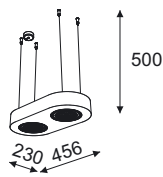

### Alpha T065A

T065A1Wh ...color2

G53, 1 x max 60W, 12V, 50Hz

T065A2Wd ...color2

G53, 1 x max 20W, 12V, 50Hz, LED