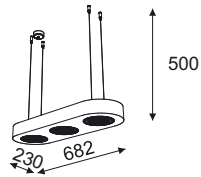

### Alpha T065A

T065A3Wh ...color2

G53, 2 x max 60W, 12V, 50Hz

T065A4Wd ...color2

G53, 2 x max 20W, 12V, 50Hz, LED