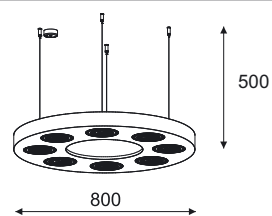

### Alpha T065M

G5, 2 x 21W, 230V, 50Hz + G53, 4 x max 60W, 12V, 50Hz

G5, 2 x 39W, 230V, 50Hz + G53, 4 x max 60W, 12V, 50Hz

G5, 2 x 21W, 230V, 50Hz + G53, 4 x max 20W, 12V, 50Hz, LED

G5, 2 x 39W, 230V, 50Hz + G53, 4 x max 20W, 12V, 50Hz, LED