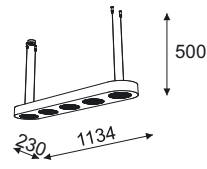

T065D1Wh...color2

T065D2Wd...color2

Alpha T065D

G53, 5 x max 60W, 12V, 50Hz

G53, 5 x max 20W, 12V, 50Hz, LED