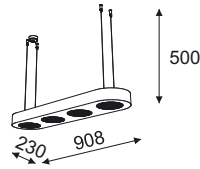

### Alpha T065B

T065B5Wh ...color2

G53, 3 x max 60W, 12V, 50Hz

T065B6Wd ...color2

G53, 3 x max 20W, 12V, 50Hz, LED

T065C1Wh...color2

T065C2Wd...color2