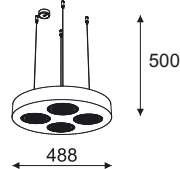

T065C3Wh...color2

T065C4Wd...color2

Alpha T065C

G53, 4 x max 60W, 12V, 50Hz

G53, 4 x max 20W, 12V, 50Hz, LED