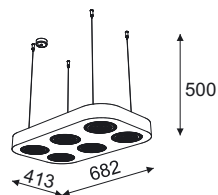

T065D3Wh...color2

T065D4Wd...color2

Alpha T065D

G53, 6 x max 60W, 12V, 50Hz

G53, 6 x max 20W, 12V, 50Hz, LED