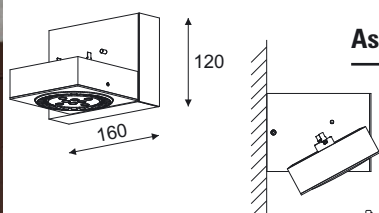

Aspen T008C2K kinkiet / wall lamp

T008C2Kh ...color1

G53, 1 x max 100W, 12V, 50Hz

T008C2Kd ...color1

G53, 1 x max 20W, 12V, 50Hz, LED

T008C2Km ...color1 ...power [W]

GX8,5, 1 x 20, 35, 70W, 230V, 50Hz