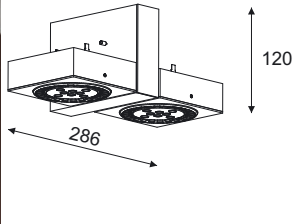

GX8,5, 1 x 20, 35, 70W, 230V, 50Hz

Aspen T008C2K kinkiet / wall lamp

T008C2Kh ...color1

G53, 1 x max 100W, 12V, 50Hz

T008C2Kd ...color1

G53, 1 x max 20W, 12V, 50Hz, LED

T008C2Km ...color1 ...power [W]

GX8,5, 1 x 20, 35, 70W, 230V, 50Hz