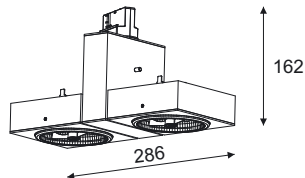

T008A1Td ...color1

G53, 1 x max 20W, 12V, 50Hz, LED

T008A1Tm ...color1 ...power [W]

GX8,5, 1 x 20, 35, 70W, 230V, 50Hz

Aspen T008A2T

T008A2Th ...color1

G53, 2 x max 100W, 12V, 50Hz

T008A2Td ...color1