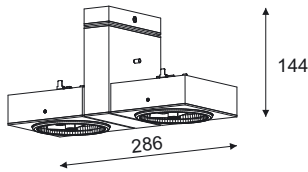

Aspen T008D2S

- T008D2Sh ...color1
- T008D2Sd ...color1
- T008D2Sm ...color1 ...power [W]

	G53, 2 x max 100W, 12V, 50Hz	
	G53, 2 x max 20W, 12V, 50Hz, LED	
	GX8,5, 2 x 20, 35, 70W, 230V, 50Hz