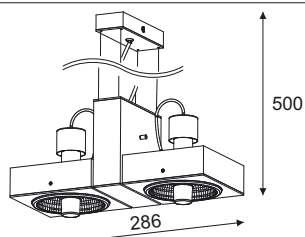

Aspen T008B1W

T008B1Wh ...color1

G53, 2 x max 100W, 12V, 50Hz

T008B1Wd ...color1

G53, 2 x max 20W, 12V, 50Hz, LED

T008B1Wm ...color1 ...power [W]

GX8,5, 2 x 20, 35, 70W, 230V, 50Hz