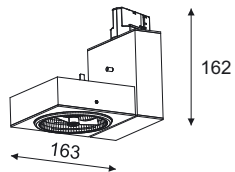

Aspen T008A1T

Aspen T008B1W

Aspen T008A1T

T008A1Th ...color1

G53, 1 x max 100W, 12V, 50Hz

T008A1Td ...color1

G53, 1 x max 20W, 12V, 50Hz, LED

T008A1Tm ...color1 ...power [W]

GX8,5, 1 x 20, 35, 70W, 230V, 50Hz