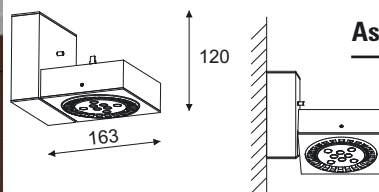

Aspen T008C1K kinkiet / wall lamp

T008C1Kh ...color1

G53, 1 x max 100W, 12V, 50Hz

T008C1Kd ...color1

G53, 1 x max 20W, 12V, 50Hz, LED

T008C1Km ...color1 ...power [W]

GX8,5, 1 x 20, 35, 70W, 230V, 50Hz