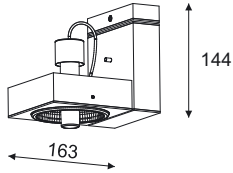

Aspen T008D1S

- T008D1Sh ...color1
- T008D1Sd ...color1
- T008D1Sm ...color1 ...power [W]

	G53, 1 x max 100W, 12V, 50Hz	
	G53, 1 x max 20W, 12V, 50Hz, LED	
	GX8,5, 1 x 20, 35, 70W, 230V, 50Hz