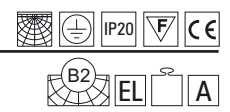

Astek T032B1W

G5, 1 x max 21W, 230V, 50Hz

T032B2Ws ...color1