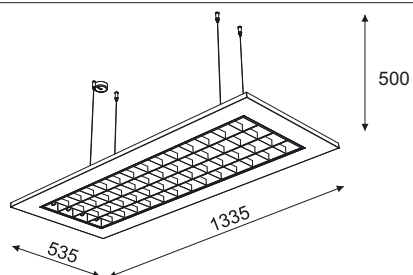

T032C2Ws ...color1

Astek T032C2W

G5, 2 x max 28W, 230V, 50Hz

T032C3Ws ...color1

Astek T032C3W

G5, 3 x max 28W, 230V, 50Hz

T032C4Ws ...color1

Astek T032C4W