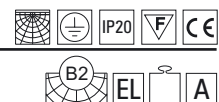

T032C2Ws ...color1

Astek T032C2W

G5, 2 x max 28W, 230V, 50Hz

T032C3Ws ...color1

Astek T032C3W

G5, 3 x max 28W, 230V, 50Hz

T032C4Ws ...color1

Astek T032C4W