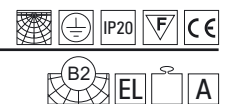

Astek T032B2P

G5, 2 x max 21W, 230V, 50Hz