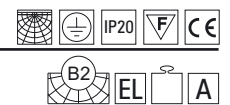

Astek T032A3P

G5, 3 x max 14W, 230V, 50Hz

T032A4Ps ...color1

Astek T032A4P

G5, 4 x max 14W, 230V, 50Hz

T032B1Ps ...color1

Astek T032B1P

G5, 1 x max 21W, 230V, 50Hz