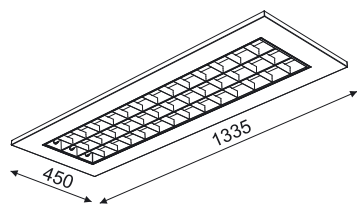

G5, 4 x max 21W, 230V, 50Hz

T032C1Ps ...color1

Astek T032C1P

G5, 1 x max 28W, 230V, 50Hz

T032C2Ps ...color1

Astek T032C2P

G5, 2 x max 28W, 230V, 50Hz

T032C3Ps ...color1