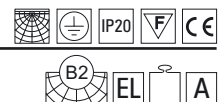

Astek T032C2W

G5, 2 x max 28W, 230V, 50Hz

T032C3Ws ...color1

Astek T032C3W

G5, 3 x max 28W, 230V, 50Hz