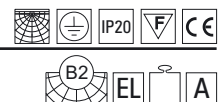

Astek T032B3W

G5, 3 x max 21W, 230V, 50Hz

T032B4Ws ...color1

Astek T032B4W

G5, 4 x max 21W, 230V, 50Hz

T032C1Ws ...color1

Astek T032C1W

G5, 1 x max 28W, 230V, 50Hz