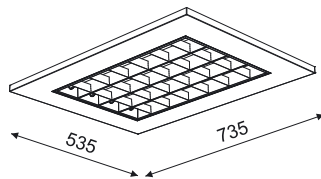

Astek T032A3P

G5, 3 x max 14W, 230V, 50Hz