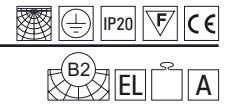

Astek T032A3P

G5, 3 x max 14W, 230V, 50Hz