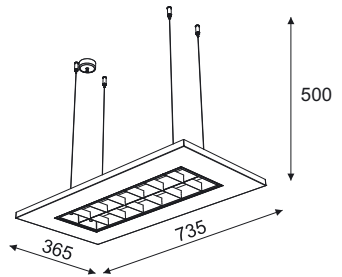

Astek T032C3P

G5, 3 x max 28W, 230V, 50Hz

T032C4Ps ...color1

Astek T032C4P

G5, 4 x max 28W, 230V, 50Hz

T032A1Ws ...color1

Astek T032A1W

G5, 1 x max 14W, 230V, 50Hz