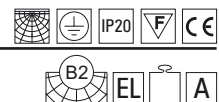

Astek T032B3W

G5, 3 x max 21W, 230V, 50Hz

T032B4Ws ...color1

Astek T032B4W

G5, 4 x max 21W, 230V, 50Hz

T032C1Ws ...color1

Astek T032C1W

G5, 1 x max 28W, 230V, 50Hz