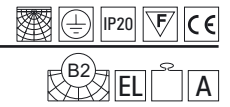

Astek

T032A1Ps ...color1

Astek T032A1P

G5, 1 x max 14W, 230V, 50Hz

T032A2Ps ...color1

Astek T032A2P

G5, 2 x max 14W, 230V, 50Hz

T032A3Ps ...color1