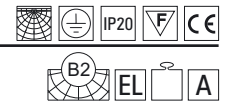

T032A2Ws ...color1

Astek T032A2W

G5, 2 x max 14W, 230V, 50Hz

T032A3Ws ...color1

Astek T032A3W

G5, 3 x max 14W, 230V, 50Hz

T032A4Ws ...color1

Astek T032A4W