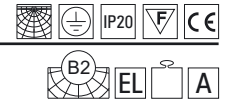

Astek T032C3P

G5, 3 x max 28W, 230V, 50Hz

T032C4Ps ...color1

Astek T032C4P

G5, 4 x max 28W, 230V, 50Hz

T032A1Ws ...color1

Astek T032A1W

G5, 1 x max 14W, 230V, 50Hz