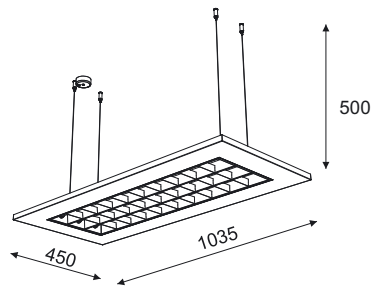

G5, 4 x max 14W, 230V, 50Hz

T032B1Ws ...color1

Astek T032B1W

G5, 1 x max 21W, 230V, 50Hz

T032B2Ws ...color1

Astek T032B2W

G5, 2 x max 21W, 230V, 50Hz

T032B3Ws ...color1