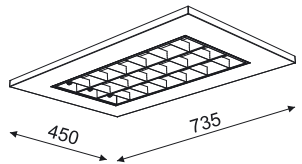

Astek

T032A1Ps ...color1

Astek T032A1P

G5, 1 x max 14W, 230V, 50Hz

T032A2Ps ...color1

Astek T032A2P

G5, 2 x max 14W, 230V, 50Hz

T032A3Ps ...color1