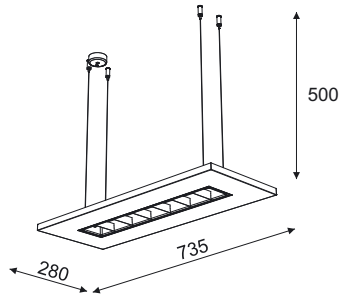

Astek T032C3P

G5, 3 x max 28W, 230V, 50Hz

T032C4Ps ...color1

Astek T032C4P

G5, 4 x max 28W, 230V, 50Hz

T032A1Ws ...color1

Astek T032A1W

G5, 1 x max 14W, 230V, 50Hz