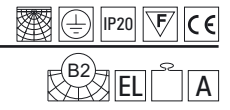

Astek T032A2W

G5, 2 x max 14W, 230V, 50Hz

T032A3Ws ...color1