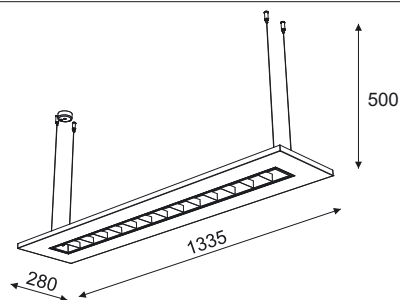

Astek T032B3W

G5, 3 x max 21W, 230V, 50Hz

T032B4Ws ...color1

Astek T032B4W

G5, 4 x max 21W, 230V, 50Hz

T032C1Ws ...color1

Astek T032C1W

G5, 1 x max 28W, 230V, 50Hz