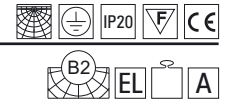

Astek

T032A1Ps ...color1

Astek T032A1P

G5, 1 x max 14W, 230V, 50Hz

T032A2Ps ...color1

Astek T032A2P

G5, 2 x max 14W, 230V, 50Hz

T032A3Ps ...color1