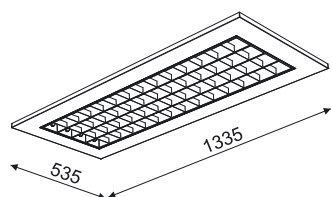

T032C4Ps ...color1

Astek T032C4P

G5, 4 x max 28W, 230V, 50Hz