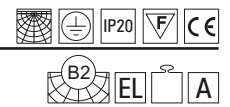

Astek T032A3P

G5, 3 x max 14W, 230V, 50Hz

T032A4Ps ...color1

Astek T032A4P

G5, 4 x max 14W, 230V, 50Hz

T032B1Ps ...color1

Astek T032B1P

G5, 1 x max 21W, 230V, 50Hz