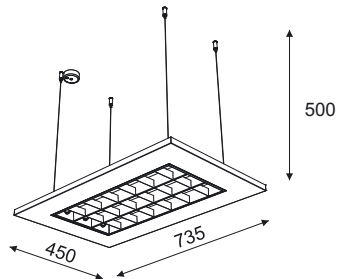

T032A3Ws ...color1

Astek T032A3W

G5, 3 x max 14W, 230V, 50Hz