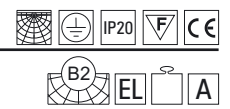

G5, 4 x max 14W, 230V, 50Hz

T032B1Ws ...color1

Astek T032B1W

G5, 1 x max 21W, 230V, 50Hz

T032B2Ws ...color1

Astek T032B2W

G5, 2 x max 21W, 230V, 50Hz

T032B3Ws ...color1