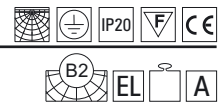

Astek T032B3W

G5, 3 x max 21W, 230V, 50Hz

T032B4Ws ...color1