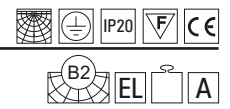

Astek T032A4W

G5, 4 x max 14W, 230V, 50Hz

T032B1Ws ...color1