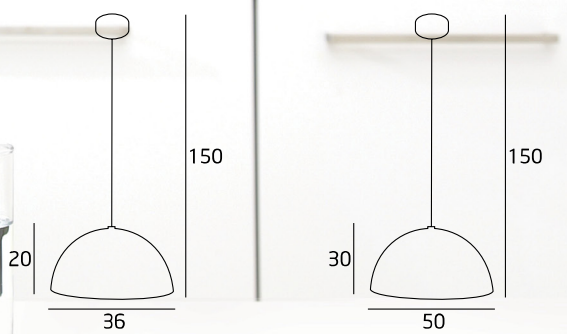

Dome I

SQ-360MP White

1x60W E27 230V

Dome II

SQ-3650MP White

1x60W E27 230V

Materiał/Material:
metal

Wykończenie/Detail finishing:
biały połysk/glossy white

Dome I

SQ-360MP Black

1x60W E27 230V

Dome II

SQ-3650MP Black

1x60W E27 230V

Materiał/Material:
metal

Wykończenie/Detail finishing:
czarny mat/black matt